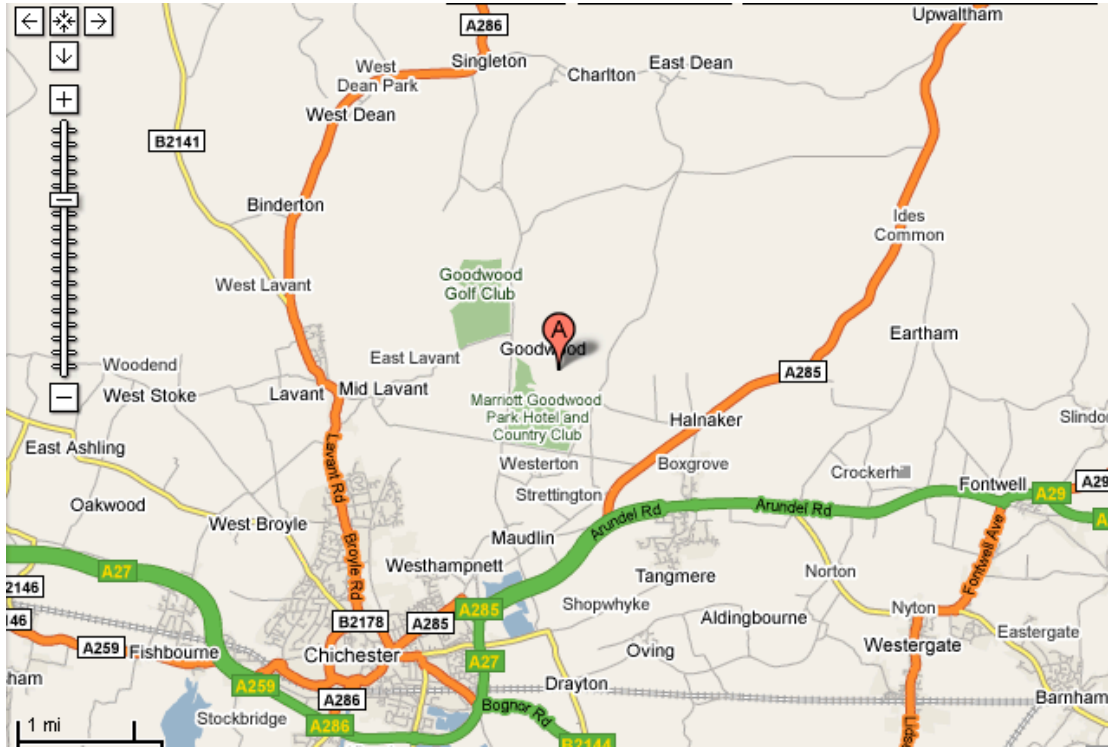

Home Farm
Goodwood Estate
Goodwood
Chichester
West Sussex

PO18 0PX

Directions to Home Farm, Goodwood

Travelling west on A27 from Fontwell, continue to Tangmere roundabout, turn right to Boxgrove. Continue through village to crossroads with A285 at Halnaker. Cross over and continue *with flint wall on right about 1km, turn right (Goodwood House gates opposite) then 300m on right entrance to farm. Car park for Dairy is 150m on right.

From Petworth A285 turn right at Halnaker cross roads the directions above as from *

From Chichester or the west, follow brown signs for Goodwood at the Portfield (superstores) roundabout on the A27, pass the Rolls Royce factory, the Goodwood Motor Circuit, then at the following roundabout, turn right, following signs for the Goodwood Marriott Hotel. Straight road for about 1km then turn left, still following signs for Hotel and Sculpture Park. Pass hotel on left, then park gates and 300m up hill to farm entrance on right.

From Midhurst, either go over the hill at Singleton, down past Goodwood House then left at roundabout, or through East Lavant and straight over roundabout and then directions as above.