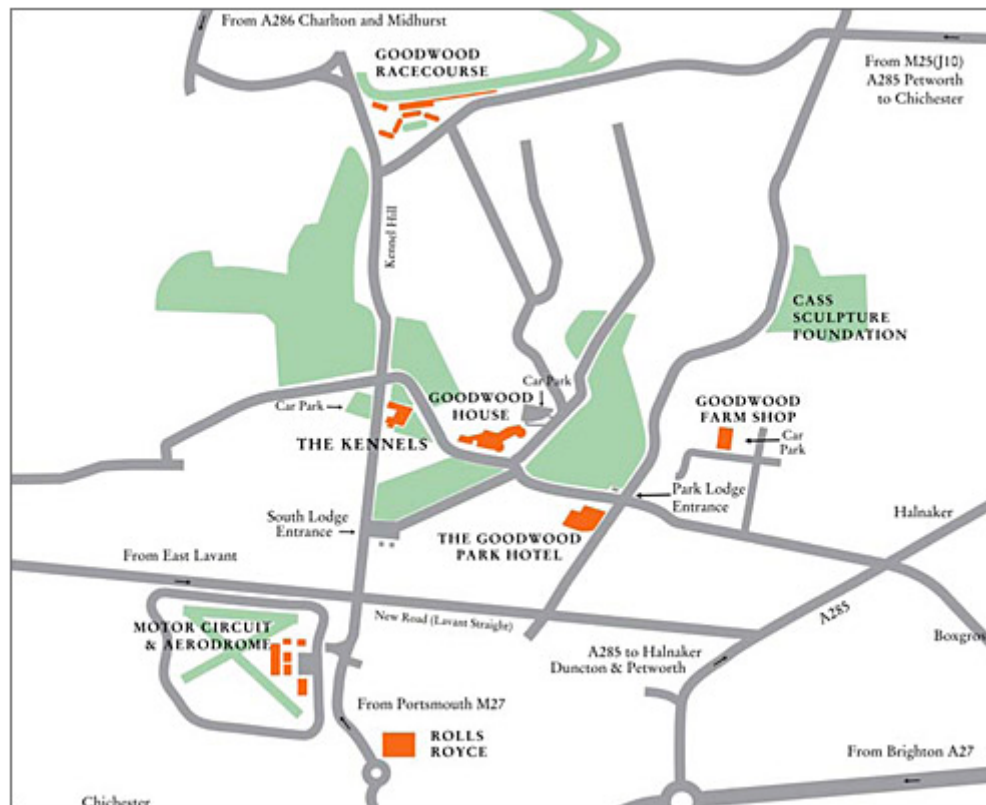

Home Farm
Goodwood Estate
Goodwood
Chichester
West Sussex

PO18 0PX

Directions to Home Farm, Goodwood

Travelling west on A27 from Fontwell, continue to Tangmere roundabout, turn right to Boxgrove. Continue through village to crossroads with A285 at Halnaker. Cross over and continue *with flint wall on right about 1km, turn right (Goodwood House gates opposite) then 300m on right entrance to farm. Car park for Dairy is 150m on right.

From Petworth A285 turn right at Halnaker cross roads the directions above as from *

From Chichester or the west, follow brown signs for Goodwood at the Portfield (superstores) roundabout on the A27, pass the Rolls Royce factory, the Goodwood Motor Circuit, then at the following roundabout, turn right, following signs for the Goodwood Marriott Hotel. Straight road for about 1km then turn left, still following signs for Hotel and Sculpture Park. Pass hotel on left, then park gates and 300m up hill to farm entrance on right.

From Midhurst, either go over the hill at Singleton, down past Goodwood House then left at roundabout, or through East Lavant and straight over roundabout and then directions as above.